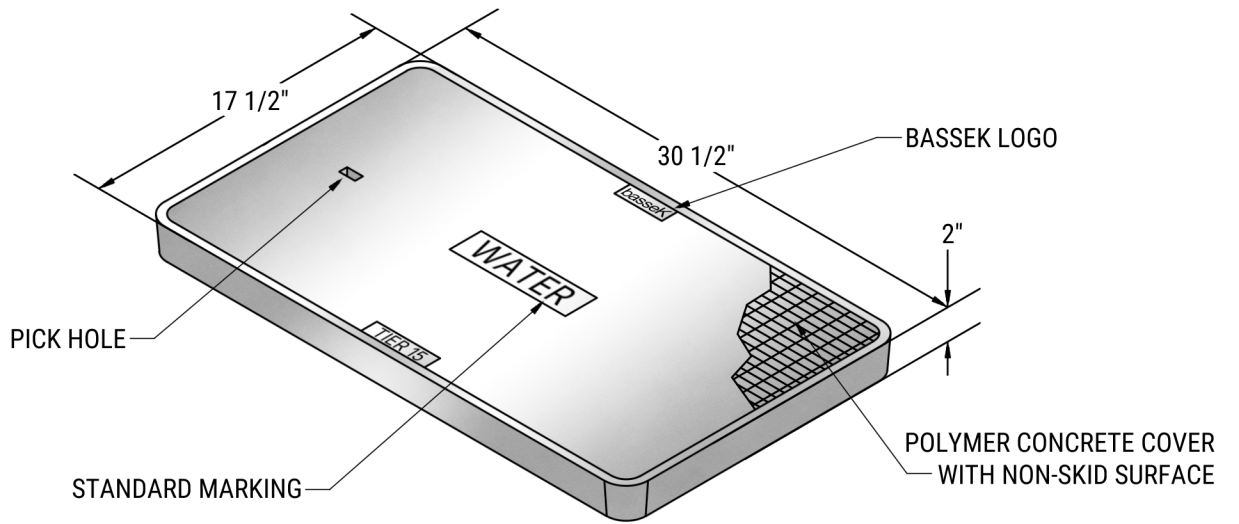

Item #:	BC173002
Description:	Polymer Concrete Cover
Weight:	44
Load Rating:	Tier 15
Pallet Quantity:	30
Pallet Weight:	1370
Boltdown:	N/A
Logos:	Available Upon Request
AMI Options:	Available Upon Request