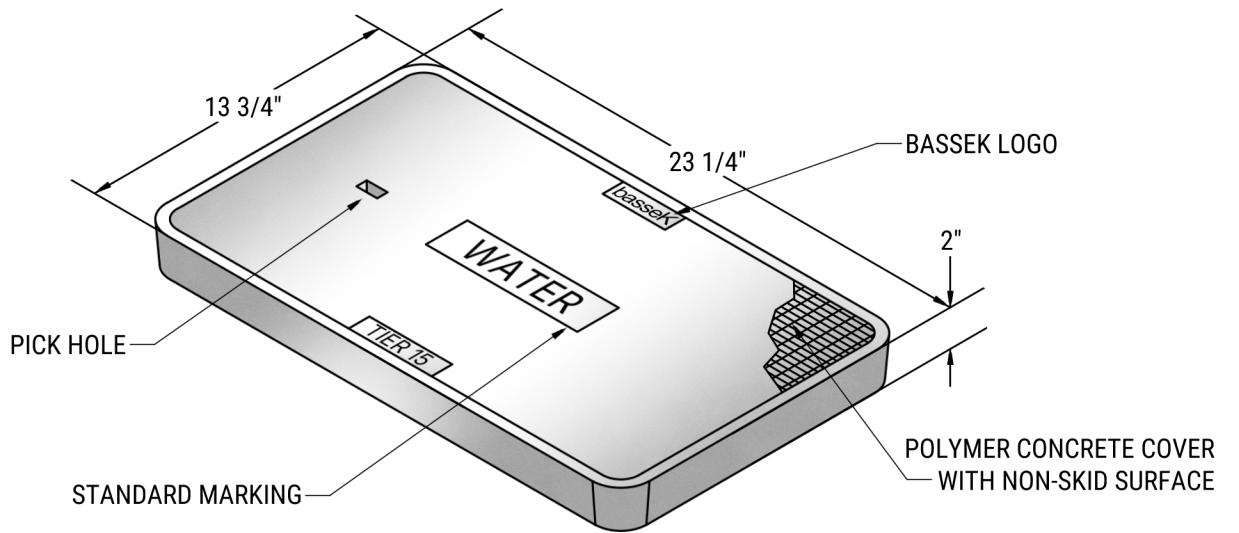

Item #:	BC132402
Description:	Polymer Concrete Cover
Weight:	28
Load Rating:	Tier 15
Pallet Quantity:	50
Pallet Weight:	1450
Boltdown:	N/A
Logos:	Available Upon Request
AMI Options:	Available Upon Request