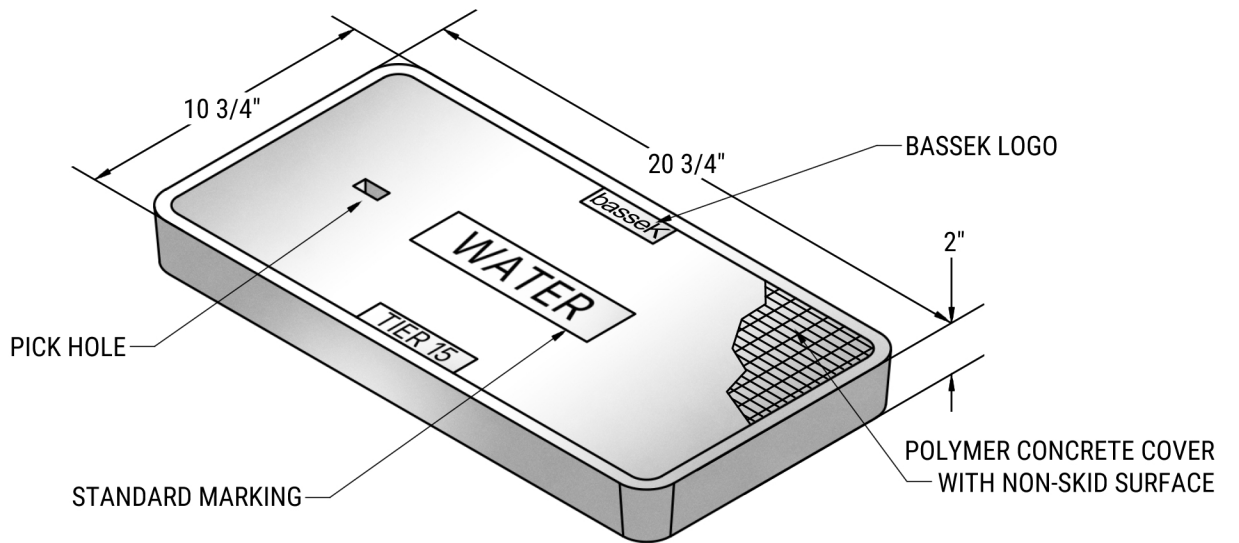

Item #:	BC112102
Description:	Polymer Concrete Cover
Weight:	20
Load Rating:	Tier 15
Pallet Quantity:	50
Pallet Weight:	1050
Boltdown:	N/A
Logos:	Available Upon Request
AMI Options:	Available Upon Request