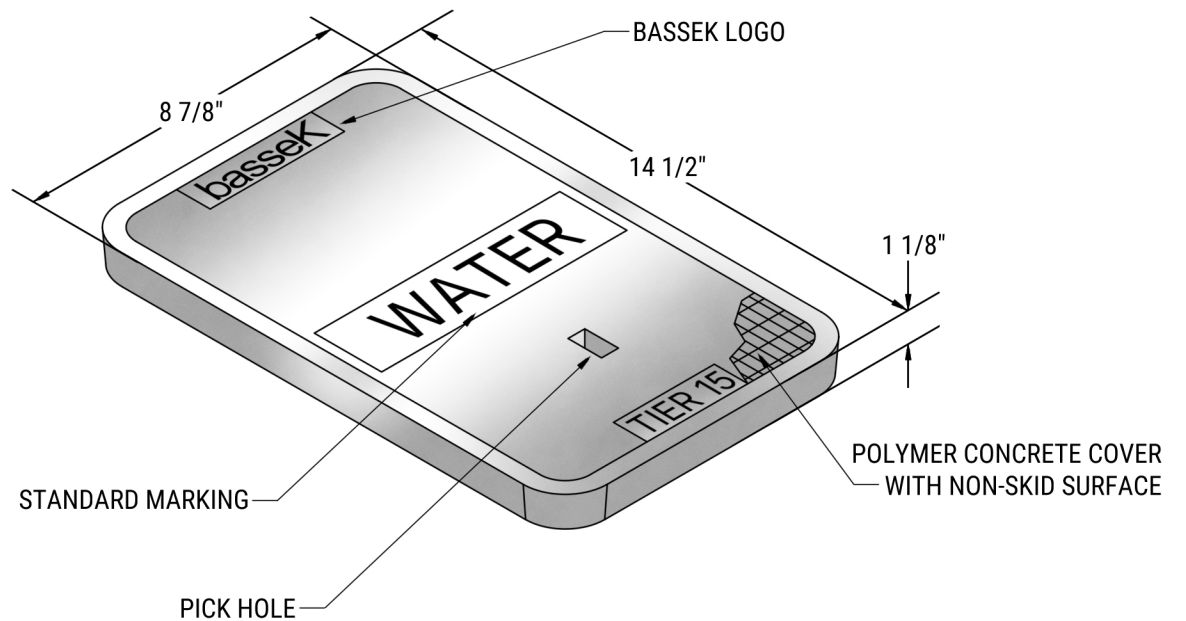

Item #:	BC091401
Description:	Polymer Concrete Cover
Weight:	10
Load Rating:	Tier 15
Pallet Quantity:	100
Pallet Weight:	1050
Boltdown:	N/A
Logos:	Available Upon Request
AMI Options:	Available Upon Request